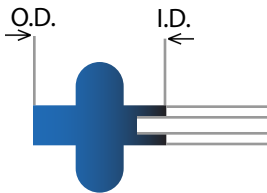

Eccentric – Concentric

CGS™ offers a wide range of orifice plates with sanitary connections. Today's systems must achieve optimum performance, while maintaining their sanitary integrity. Orifice Plates offer solutions for backflow pressure, systems balance, flow rates and other performance enhancing operations. These are designed to be interchangeable with standard Sanitary Clamp gaskets.

1/2" to 6"

Additional Sizes Available

Material - BUNA-N, EPDM, FKM, Flexi-Steel™, Platinum Cured Silicone, PTFE

Sizes - .5 inch, .75 inch, 1 inch, 1.5 inch, 2 inch, 2.5 inch, 3 inch, 4 inch, 6 inch

FREE OF
Animal Derived
Ingredients

Features

- Steam Resistant Materials
- Vertical Self Draining
- Eccentric Bore Designs
- Orifice Plate Steam Traps
- High Temperature Resistant
- MDXD™ Metal Detectable
- Stay in Place Alignment (SIPA™)
- Electro Polished Finishes
- Non-Metallic Options
- Holes Drilled to Specifications
- Blank Plates Available