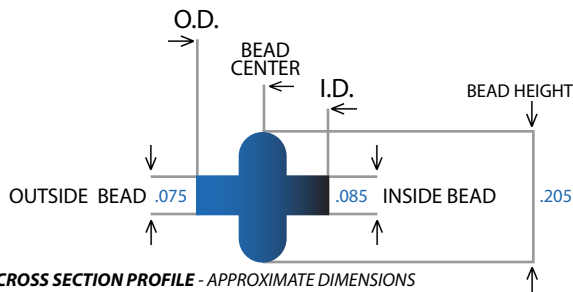

I.D.	O.D.
1/2"	.370	.992
3/4"	.620	.992
1"	.870	1.485
1.5"	1.370	1.984
2"	1.840	2.516
2.5"	2.250	3.047
3"	2.750	3.579
4"	3.834	4.682
6"	5.782	6.562
8"	7.795	8.555
10"	9.705	10.545
12"	11.735	12.535