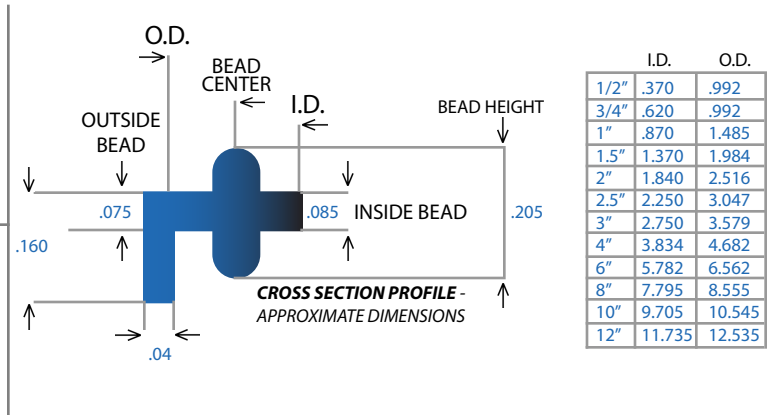

SANITARY CLAMP FLANGED TYPE II GASKETS

1" to 12"

Sanitary Clamp Flanged Gaskets are similar to the standard Sanitary Clamp style gaskets. They have a flanged outer edge that fits over the outer ferrule connection. This helps with positioning and retention during the installation process. We call this Stay in Place Alignment (**SIPA™**). These gaskets are used throughout the food, beverage, dairy, pharmaceutical and biotech sanitary process industries.

Material - BUNA-N, EPDM, FKM, Flexi-Steel™, Peroxide Cured Silicone, Platinum Cured Silicone

Additional Sizes Available

Sizes - 1 inch, 1.5 inch, 2 inch, 2.5 inch, 3 inch, 4 inch, 5 inch, 6 inch, 8 inch, 10 inch, 12 inch

Features

- Comes in most FDA Compliant materials
- Better Positioning • Retention Grip
- Stay in Place Alignment (**SIPA™**)

MDXD™ Metal Detectable X-Ray Detectable
Materials are FDA, USP Class VI.
Additional Sizes & Materials Available